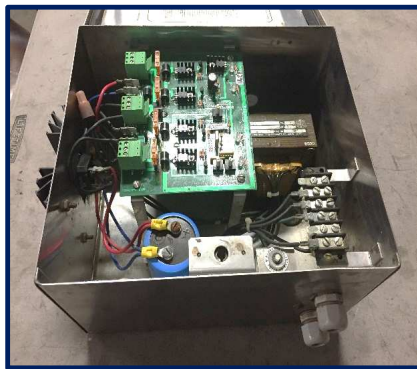

X

Westfalia / Surge Pulsation Controllers; 24 Volt; Controls 12 Pulsators

X

**\$175
OBO**

DeLaval Pulsation Controller; 12 Volt; with Transformer; Controls 20 Pulsators

X

**\$350
OBO**