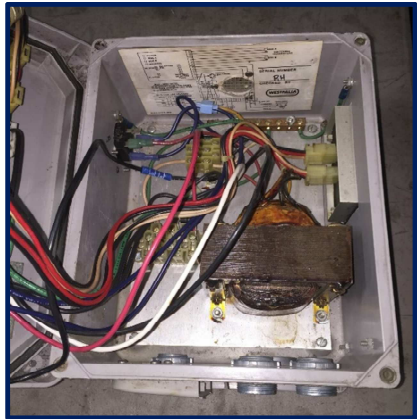

Westfalia / Surge Pulsation Controllers; 24 Volt; Controls 12 Pulsators

X